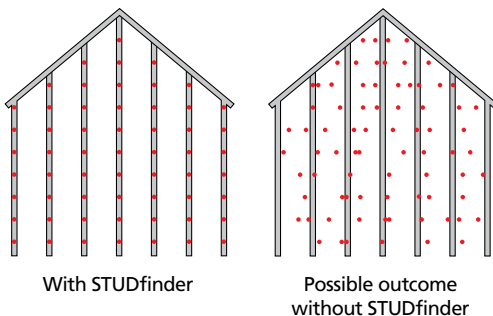

# FEATURES

- ◆ 6-1/2" beaded design with distinct "V" groove and rounded bead.
- ◆ Brushed finish.
- ◆ STUDfinder™ Installation System.
- ◆ Post-formed lock design helps provide secure installation.
- ◆ 14 low-gloss colors with coordinating trim.
- ◆ Virtually maintenance free, never needs painting.
- ◆ Class 1(A) fire rating.
- ◆ Lifetime limited warranty.

Siding: Carolina Beaded in natural clay.  
Trim: 3-1/2" Lineals and Crown Molding in colonial white.

## The STUDfinder™ Installation System

STUDfinder combines precisely spaced nail slots with indicator letters, designed for accurate and secure installation.

## STUDfinder for Accuracy

- Nail slots align with 16" on-center standards for stud spacing.
- Indicator letters help:
  - Determine location of studs
  - Ensure nails are positioned correctly
  - Ensure correct number of nails are used