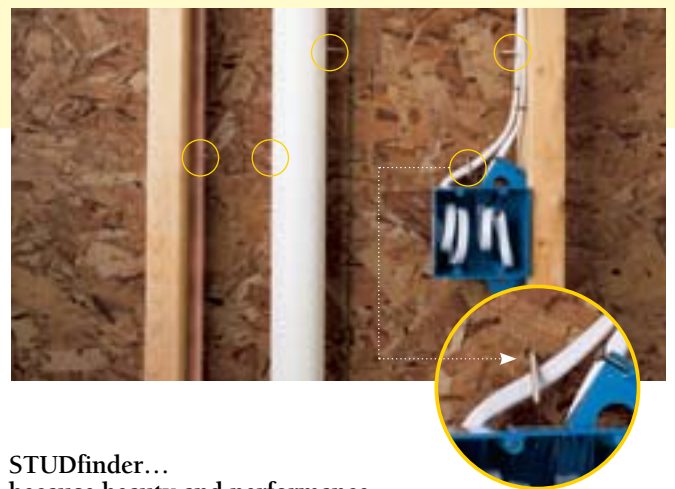

# FEATURES

- ◆ 6-1/2" beaded design with distinct "V" groove and rounded bead.
- ◆ Brushed finish.
- ◆ STUDfinder™ Installation System.
- ◆ Post-formed lock design helps provide secure installation.
- ◆ 14 low-gloss colors with coordinating trim.
- ◆ Virtually maintenance free, never needs painting.
- ◆ Class 1(A) fire rating.
- ◆ Lifetime limited warranty.

## The STUDfinder™ Installation System

STUDfinder combines precisely spaced nail slots with indicator letters, designed for accurate and secure installation.

## STUDfinder for Accuracy

- Nail slots align with 16" on-center standards for stud spacing.
- Indicator letters help:
  - Determine location of studs
  - Ensure nails are positioned correctly
  - Ensure correct number of nails are used

## STUDfinder for Security and Performance

- Nailing to studs provides a strong and secure connection.
- Protects against blow offs from under nailing.
- Protects against buckling from over nailing.
- Helps avoid nailing into hazardous items between studs like plumbing or wiring.