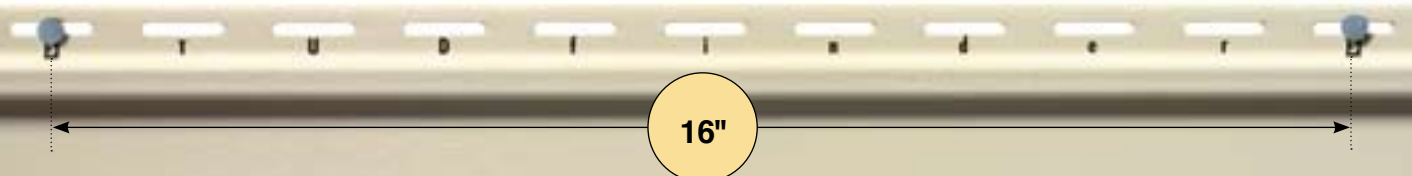

FEATURES

- 6-1/2" beaded design with distinct "V" groove and rounded bead.
- Brushed finish.
- STUDfinder™ Installation System.
- Post-formed lock design helps provide secure installation.
- 14 low-gloss colors with coordinating trim.
- Virtually maintenance free, never needs painting.
- Class 1(A) fire rating.
- Lifetime limited warranty.

The STUDfinder™ Installation System

STUDfinder combines precisely spaced nail slots with indicator letters, designed for accurate and secure installation.

STUDfinder for Accuracy

- Nail slots align with 16" on-center standards for stud spacing.
- Indicator letters help:
  - Determine location of studs
  - Ensure nails are positioned correctly
  - Ensure correct number of nails are used

STUDfinder for Security and Performance

- Nailing to studs provides a strong and secure connection.
- Protects against blow offs from under nailing.
- Protects against buckling from over nailing.
- Helps avoid nailing into hazardous items between studs like plumbing or wiring.

STUDfinder...
because beauty and performance
start with a quality installation.

16"